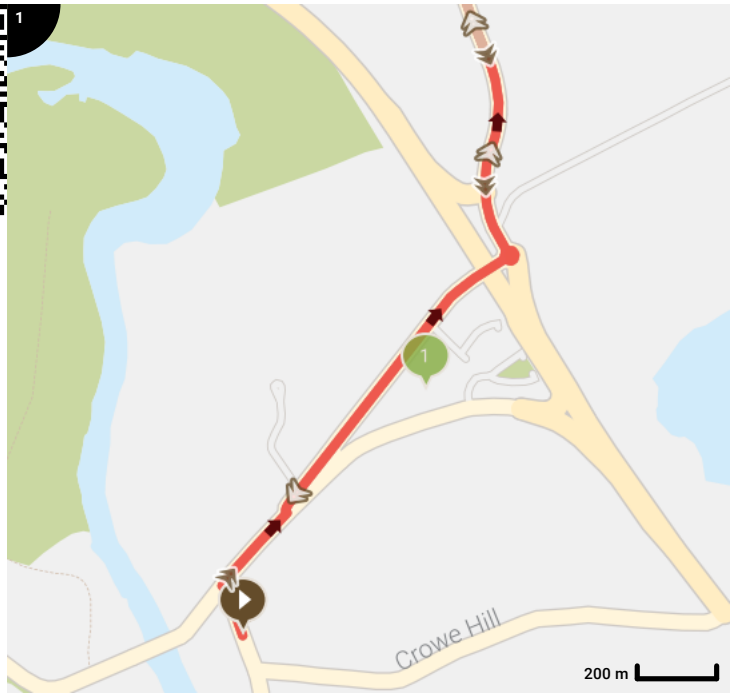

Drumsna-Sheemore Loop

Length: 24.68 km
 Ascent: 156 m
 difficulty level: 4/10

Legend

- Segment de l'itinéraire
- Place of interest
- Grade of ascent
- Grade of descent

Total	Type	Map number	Information	Timetable 15 km/h	Next
0.0 km		1	Crowe Hill, L7661	+ 0 min	0.08 km
0.08 km		1	Make a slight left on Crowe Hill, L7661	+ 0 min	0.01 km
0.09 km		1		+ 0 min	0.17 km
0.27 km		1		+ 1 min	0.13 km
0.4 km		1	Continue straight on R299	+ 1 min	0.46 km
0.64 km		1	Drumsna		
0.86 km		1		+ 3 min	0.05 km
0.91 km		1	Make a slight right on R299	+ 3 min	0.49 km
1.4 km		2	Make a slight right on L3431	+ 5 min	1.25 km
2.65 km		2		+ 10 min	0.01 km
2.66 km		2	Make a sharp right on Dristernan Road, L3431	+ 10 min	0.95 km
3.61 km		3	Continue straight on Dristernan/Lislea Road, L3431	+ 14 min	0.58 km
4.19 km		4	Make a slight left on Lisduff Road, L7442	+ 16 min	0.27 km
4.46 km		4	Make a slight right on Effrinagh Road	+ 17 min	0.01 km
4.47 km		4	Make a slight left on Effrinagh Road	+ 17 min	2.17 km
6.63 km		5	Make a U-turn on Effrinagh Road	+ 26 min	0.02 km
6.66 km		6		+ 26 min	1.78 km
8.44 km		7		+ 33 min	0.0 km
8.44 km		8		+ 33 min	0.0 km
8.45 km		8		+ 33 min	1.14 km
9.59 km		9		+ 38 min	0.38 km
9.96 km		9		+ 39 min	0.32 km
10.28 km		9		+ 41 min	1.29 km
11.56 km		10		+ 46 min	2.57 km
14.14 km		11		+ 56 min	0.93 km
15.06 km		12		+ 1 h 0 min	0.19 km
15.26 km		12		+ 1 h 1 min	1.56 km
16.82 km		13		+ 1 h 7 min	0.98 km
17.8 km		14		+ 1 h 11 min	0.95 km
18.74 km		15	Make a left on L7442	+ 1 h 14 min	1.49 km

20.23 km		16	Make a right on Lisduff Road, L7442	+ 1 h 20 min	0.27 km
20.5 km		16	Make a slight right on Lislea Road, L3431	+ 1 h 22 min	1.53 km
22.03 km		17	Make a slight right on L3431	+ 1 h 28 min	1.24 km
23.27 km		18	Make a slight left on R299	+ 1 h 33 min	0.47 km
23.74 km		18	Make a left on R299	+ 1 h 34 min	0.5 km
24.24 km		19		+ 1 h 36 min	0.13 km
24.38 km		19		+ 1 h 37 min	0.17 km
24.55 km		19	Make a left on Crowe Hill, L7661	+ 1 h 38 min	0.09 km
24.64 km		19		+ 1 h 38 min	