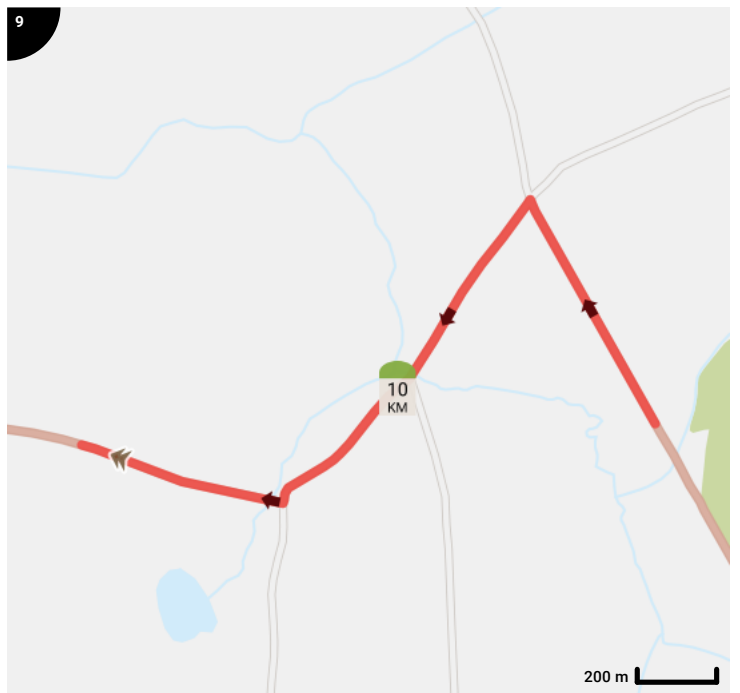

Drumsna-Sheemore Loop

Length: 24.68 km
 Ascent: 156 m
 difficulty level: 4/10

Legend

- Segment de l'itinéraire
- Place of interest
- Grade of ascent
- Grade of descent

Total	Type	Map number	Information	Timetable 15 km/h	Next
0.0 km		1	Crowe Hill, L7661	+ 0 min	0.08 km
0.08 km		1	Make a slight left on Crowe Hill, L7661	+ 0 min	0.01 km
0.09 km		1		+ 0 min	0.17 km
0.27 km		1		+ 1 min	0.13 km
0.4 km		1	Continue straight on R299	+ 1 min	0.46 km
0.64 km		1	Drumsna		
0.86 km		1		+ 3 min	0.05 km
0.91 km		1	Make a slight right on R299	+ 3 min	0.49 km
1.4 km		2	Make a slight right on L3431	+ 5 min	1.25 km
2.65 km		2		+ 10 min	0.01 km
2.66 km		2	Make a sharp right on Dristernan Road, L3431	+ 10 min	0.95 km
3.61 km		3	Continue straight on Dristernan/Lislea Road, L3431	+ 14 min	0.58 km
4.19 km		4	Make a slight left on Lisduff Road, L7442	+ 16 min	0.27 km
4.46 km		4	Make a slight right on Effrinagh Road	+ 17 min	0.01 km
4.47 km		4	Make a slight left on Effrinagh Road	+ 17 min	2.17 km
6.63 km		5	Make a U-turn on Effrinagh Road	+ 26 min	0.02 km
6.66 km		6		+ 26 min	1.78 km
8.44 km		7		+ 33 min	0.0 km
8.44 km		8		+ 33 min	0.0 km
8.45 km		8		+ 33 min	1.14 km
9.59 km		9		+ 38 min	0.38 km
9.96 km		9		+ 39 min	0.32 km
10.28 km		9		+ 41 min	1.29 km
11.56 km		10		+ 46 min	2.57 km
14.14 km		11		+ 56 min	0.93 km
15.06 km		12		+ 1 h 0 min	0.19 km
15.26 km		12		+ 1 h 1 min	1.56 km
16.82 km		13		+ 1 h 7 min	0.98 km
17.8 km		14		+ 1 h 11 min	0.95 km
18.74 km		15	Make a left on L7442	+ 1 h 14 min	1.49 km

20.23 km		16	Make a right on Lisduff Road, L7442	+ 1 h 20 min	0.27 km
20.5 km		16	Make a slight right on Lislea Road, L3431	+ 1 h 22 min	1.53 km
22.03 km		17	Make a slight right on L3431	+ 1 h 28 min	1.24 km
23.27 km		18	Make a slight left on R299	+ 1 h 33 min	0.47 km
23.74 km		18	Make a left on R299	+ 1 h 34 min	0.5 km
24.24 km		19		+ 1 h 36 min	0.13 km
24.38 km		19		+ 1 h 37 min	0.17 km
24.55 km		19	Make a left on Crowe Hill, L7661	+ 1 h 38 min	0.09 km
24.64 km		19		+ 1 h 38 min	