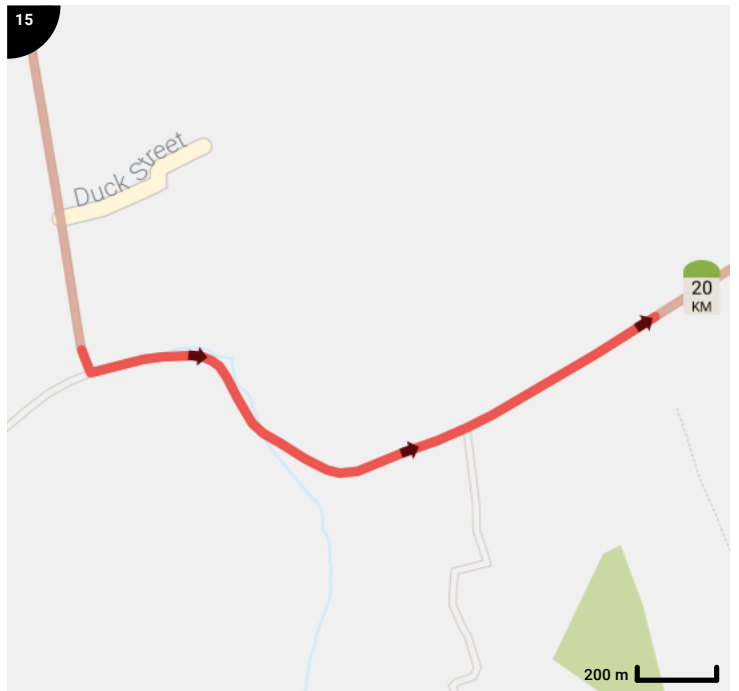

Drumsna-Sheemore Loop

Length: 24.68 km
 Ascent: 156 m
 difficulty level: 4/10

Legend

- Segment de l'itinéraire
- Place of interest
- Grade of ascent
- Grade of descent

Total	Type	Map number	Information	Timetable 15 km/h	Next
0.0 km		1	Crowe Hill, L7661	+ 0 min	0.08 km
0.08 km		1	Make a slight left on Crowe Hill, L7661	+ 0 min	0.01 km
0.09 km		1		+ 0 min	0.17 km
0.27 km		1		+ 1 min	0.13 km
0.4 km		1	Continue straight on R299	+ 1 min	0.46 km
0.64 km		1	Drumsna		
0.86 km		1		+ 3 min	0.05 km
0.91 km		1	Make a slight right on R299	+ 3 min	0.49 km
1.4 km		2	Make a slight right on L3431	+ 5 min	1.25 km
2.65 km		2		+ 10 min	0.01 km
2.66 km		2	Make a sharp right on Dristernan Road, L3431	+ 10 min	0.95 km
3.61 km		3	Continue straight on Dristernan/Lislea Road, L3431	+ 14 min	0.58 km
4.19 km		4	Make a slight left on Lisduff Road, L7442	+ 16 min	0.27 km
4.46 km		4	Make a slight right on Effrinagh Road	+ 17 min	0.01 km
4.47 km		4	Make a slight left on Effrinagh Road	+ 17 min	2.17 km
6.63 km		5	Make a U-turn on Effrinagh Road	+ 26 min	0.02 km
6.66 km		6		+ 26 min	1.78 km
8.44 km		7		+ 33 min	0.0 km
8.44 km		8		+ 33 min	0.0 km
8.45 km		8		+ 33 min	1.14 km
9.59 km		9		+ 38 min	0.38 km
9.96 km		9		+ 39 min	0.32 km
10.28 km		9		+ 41 min	1.29 km
11.56 km		10		+ 46 min	2.57 km
14.14 km		11		+ 56 min	0.93 km
15.06 km		12		+ 1 h 0 min	0.19 km
15.26 km		12		+ 1 h 1 min	1.56 km
16.82 km		13		+ 1 h 7 min	0.98 km
17.8 km		14		+ 1 h 11 min	0.95 km
18.74 km		15	Make a left on L7442	+ 1 h 14 min	1.49 km

20.23 km		16	Make a right on Lisduff Road, L7442	+ 1 h 20 min	0.27 km
20.5 km		16	Make a slight right on Lislea Road, L3431	+ 1 h 22 min	1.53 km
22.03 km		17	Make a slight right on L3431	+ 1 h 28 min	1.24 km
23.27 km		18	Make a slight left on R299	+ 1 h 33 min	0.47 km
23.74 km		18	Make a left on R299	+ 1 h 34 min	0.5 km
24.24 km		19		+ 1 h 36 min	0.13 km
24.38 km		19		+ 1 h 37 min	0.17 km
24.55 km		19	Make a left on Crowe Hill, L7661	+ 1 h 38 min	0.09 km
24.64 km		19		+ 1 h 38 min	