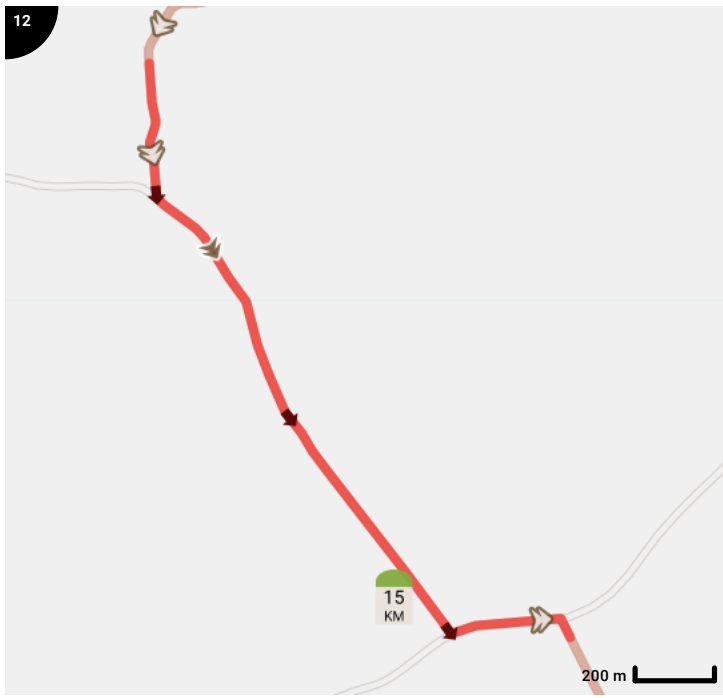

Drumsna-Sheemore Loop

Length: 24.68 km
 Ascent: 156 m
 difficulty level: 4/10

Legend

- Segment de l'itinéraire
- Place of interest
- Grade of ascent
- Grade of descent

Total	Type	Map number	Information	Timetable 15 km/h	Next
0.0 km		1	Crowe Hill, L7661	+ 0 min	0.08 km
0.08 km		1	Make a slight left on Crowe Hill, L7661	+ 0 min	0.01 km
0.09 km		1		+ 0 min	0.17 km
0.27 km		1		+ 1 min	0.13 km
0.4 km		1	Continue straight on R299	+ 1 min	0.46 km
0.64 km		1	Drumsna		
0.86 km		1		+ 3 min	0.05 km
0.91 km		1	Make a slight right on R299	+ 3 min	0.49 km
1.4 km		2	Make a slight right on L3431	+ 5 min	1.25 km
2.65 km		2		+ 10 min	0.01 km
2.66 km		2	Make a sharp right on Dristernan Road, L3431	+ 10 min	0.95 km
3.61 km		3	Continue straight on Dristernan/Lislea Road, L3431	+ 14 min	0.58 km
4.19 km		4	Make a slight left on Lisduff Road, L7442	+ 16 min	0.27 km
4.46 km		4	Make a slight right on Effrinagh Road	+ 17 min	0.01 km
4.47 km		4	Make a slight left on Effrinagh Road	+ 17 min	2.17 km
6.63 km		5	Make a U-turn on Effrinagh Road	+ 26 min	0.02 km
6.66 km		6		+ 26 min	1.78 km
8.44 km		7		+ 33 min	0.0 km
8.44 km		8		+ 33 min	0.0 km
8.45 km		8		+ 33 min	1.14 km
9.59 km		9		+ 38 min	0.38 km
9.96 km		9		+ 39 min	0.32 km
10.28 km		9		+ 41 min	1.29 km
11.56 km		10		+ 46 min	2.57 km
14.14 km		11		+ 56 min	0.93 km
15.06 km		12		+ 1 h 0 min	0.19 km
15.26 km		12		+ 1 h 1 min	1.56 km
16.82 km		13		+ 1 h 7 min	0.98 km
17.8 km		14		+ 1 h 11 min	0.95 km
18.74 km		15	Make a left on L7442	+ 1 h 14 min	1.49 km

20.23 km		16	Make a right on Lisduff Road, L7442	+ 1 h 20 min	0.27 km
20.5 km		16	Make a slight right on Lislea Road, L3431	+ 1 h 22 min	1.53 km
22.03 km		17	Make a slight right on L3431	+ 1 h 28 min	1.24 km
23.27 km		18	Make a slight left on R299	+ 1 h 33 min	0.47 km
23.74 km		18	Make a left on R299	+ 1 h 34 min	0.5 km
24.24 km		19		+ 1 h 36 min	0.13 km
24.38 km		19		+ 1 h 37 min	0.17 km
24.55 km		19	Make a left on Crowe Hill, L7661	+ 1 h 38 min	0.09 km
24.64 km		19		+ 1 h 38 min	