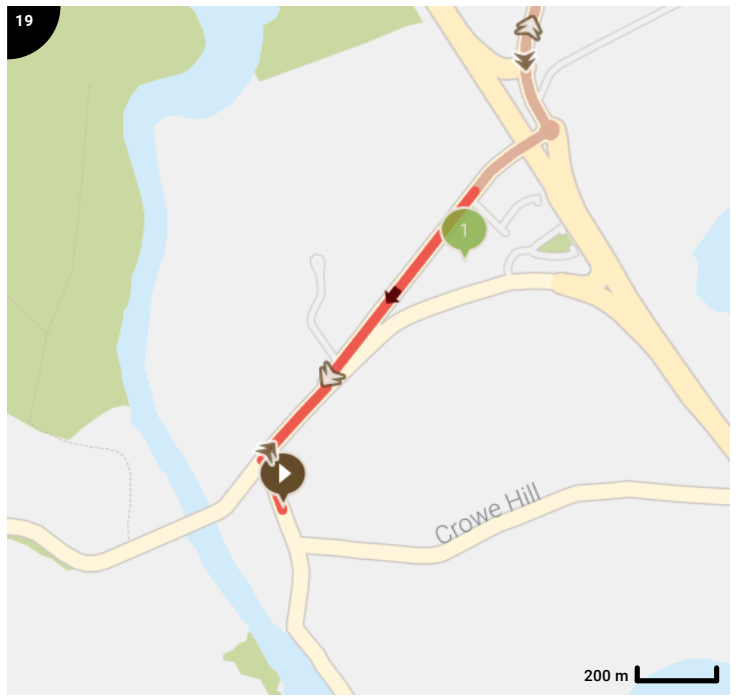

Drumsna-Sheemore Loop

Length: 24.68 km
 Ascent: 156 m
 difficulty level: 4/10

Legend

- Segment de l'itinéraire
- Place of interest
- Grade of ascent
- Grade of descent

Total	Type	Map number	Information	Timetable 15 km/h	Next
0.0 km		1	Crowe Hill, L7661	+ 0 min	0.08 km
0.08 km		1	Make a slight left on Crowe Hill, L7661	+ 0 min	0.01 km
0.09 km		1		+ 0 min	0.17 km
0.27 km		1		+ 1 min	0.13 km
0.4 km		1	Continue straight on R299	+ 1 min	0.46 km
0.64 km		1	Drumsna		
0.86 km		1		+ 3 min	0.05 km
0.91 km		1	Make a slight right on R299	+ 3 min	0.49 km
1.4 km		2	Make a slight right on L3431	+ 5 min	1.25 km
2.65 km		2		+ 10 min	0.01 km
2.66 km		2	Make a sharp right on Dristernan Road, L3431	+ 10 min	0.95 km
3.61 km		3	Continue straight on Dristernan/Lislea Road, L3431	+ 14 min	0.58 km
4.19 km		4	Make a slight left on Lisduff Road, L7442	+ 16 min	0.27 km
4.46 km		4	Make a slight right on Effrinagh Road	+ 17 min	0.01 km
4.47 km		4	Make a slight left on Effrinagh Road	+ 17 min	2.17 km
6.63 km		5	Make a U-turn on Effrinagh Road	+ 26 min	0.02 km
6.66 km		6		+ 26 min	1.78 km
8.44 km		7		+ 33 min	0.0 km
8.44 km		8		+ 33 min	0.0 km
8.45 km		8		+ 33 min	1.14 km
9.59 km		9		+ 38 min	0.38 km
9.96 km		9		+ 39 min	0.32 km
10.28 km		9		+ 41 min	1.29 km
11.56 km		10		+ 46 min	2.57 km
14.14 km		11		+ 56 min	0.93 km
15.06 km		12		+ 1 h 0 min	0.19 km
15.26 km		12		+ 1 h 1 min	1.56 km
16.82 km		13		+ 1 h 7 min	0.98 km
17.8 km		14		+ 1 h 11 min	0.95 km
18.74 km		15	Make a left on L7442	+ 1 h 14 min	1.49 km

20.23 km		16	Make a right on Lisduff Road, L7442	+ 1 h 20 min	0.27 km
20.5 km		16	Make a slight right on Lislea Road, L3431	+ 1 h 22 min	1.53 km
22.03 km		17	Make a slight right on L3431	+ 1 h 28 min	1.24 km
23.27 km		18	Make a slight left on R299	+ 1 h 33 min	0.47 km
23.74 km		18	Make a left on R299	+ 1 h 34 min	0.5 km
24.24 km		19		+ 1 h 36 min	0.13 km
24.38 km		19		+ 1 h 37 min	0.17 km
24.55 km		19	Make a left on Crowe Hill, L7661	+ 1 h 38 min	0.09 km
24.64 km		19		+ 1 h 38 min	