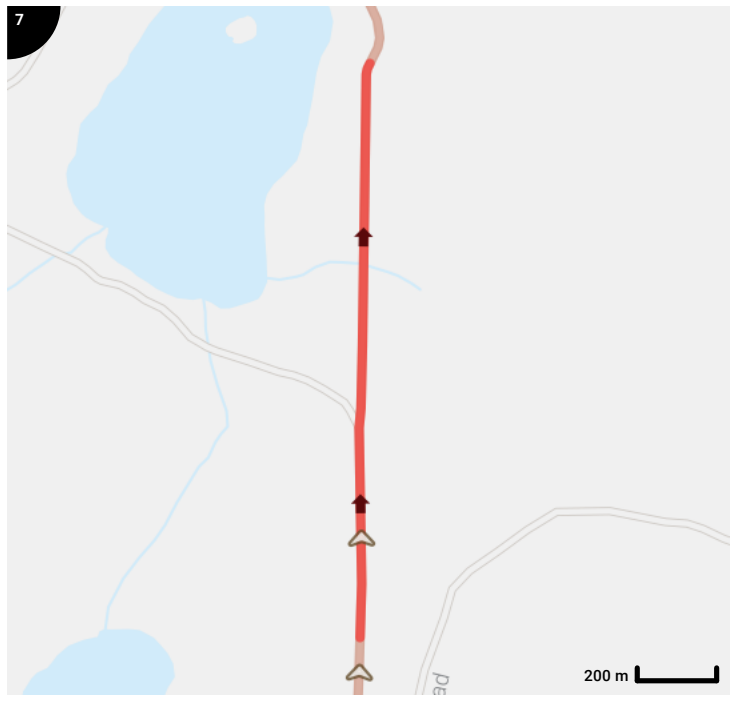

Drumsna-Sheemore Loop

Length: 24.68 km
 Ascent: 156 m
 difficulty level: 4/10

Legend

- Segment de l'itinéraire
- Place of interest
- Grade of ascent
- Grade of descent

Total	Type	Map number	Information	Timetable 15 km/h	Next
0.0 km		1	Crowe Hill, L7661	+ 0 min	0.08 km
0.08 km		1	Make a slight left on Crowe Hill, L7661	+ 0 min	0.01 km
0.09 km		1		+ 0 min	0.17 km
0.27 km		1		+ 1 min	0.13 km
0.4 km		1	Continue straight on R299	+ 1 min	0.46 km
0.64 km		1	Drumsna		
0.86 km		1		+ 3 min	0.05 km
0.91 km		1	Make a slight right on R299	+ 3 min	0.49 km
1.4 km		2	Make a slight right on L3431	+ 5 min	1.25 km
2.65 km		2		+ 10 min	0.01 km
2.66 km		2	Make a sharp right on Dristernan Road, L3431	+ 10 min	0.95 km
3.61 km		3	Continue straight on Dristernan/Lislea Road, L3431	+ 14 min	0.58 km
4.19 km		4	Make a slight left on Lisduff Road, L7442	+ 16 min	0.27 km
4.46 km		4	Make a slight right on Effrinagh Road	+ 17 min	0.01 km
4.47 km		4	Make a slight left on Effrinagh Road	+ 17 min	2.17 km
6.63 km		5	Make a U-turn on Effrinagh Road	+ 26 min	0.02 km
6.66 km		6		+ 26 min	1.78 km
8.44 km		7		+ 33 min	0.0 km
8.44 km		8		+ 33 min	0.0 km
8.45 km		8		+ 33 min	1.14 km
9.59 km		9		+ 38 min	0.38 km
9.96 km		9		+ 39 min	0.32 km
10.28 km		9		+ 41 min	1.29 km
11.56 km		10		+ 46 min	2.57 km
14.14 km		11		+ 56 min	0.93 km
15.06 km		12		+ 1 h 0 min	0.19 km
15.26 km		12		+ 1 h 1 min	1.56 km
16.82 km		13		+ 1 h 7 min	0.98 km
17.8 km		14		+ 1 h 11 min	0.95 km
18.74 km		15	Make a left on L7442	+ 1 h 14 min	1.49 km

20.23 km		16	Make a right on Lisduff Road, L7442	+ 1 h 20 min	0.27 km
20.5 km		16	Make a slight right on Lislea Road, L3431	+ 1 h 22 min	1.53 km
22.03 km		17	Make a slight right on L3431	+ 1 h 28 min	1.24 km
23.27 km		18	Make a slight left on R299	+ 1 h 33 min	0.47 km
23.74 km		18	Make a left on R299	+ 1 h 34 min	0.5 km
24.24 km		19		+ 1 h 36 min	0.13 km
24.38 km		19		+ 1 h 37 min	0.17 km
24.55 km		19	Make a left on Crowe Hill, L7661	+ 1 h 38 min	0.09 km
24.64 km		19		+ 1 h 38 min	