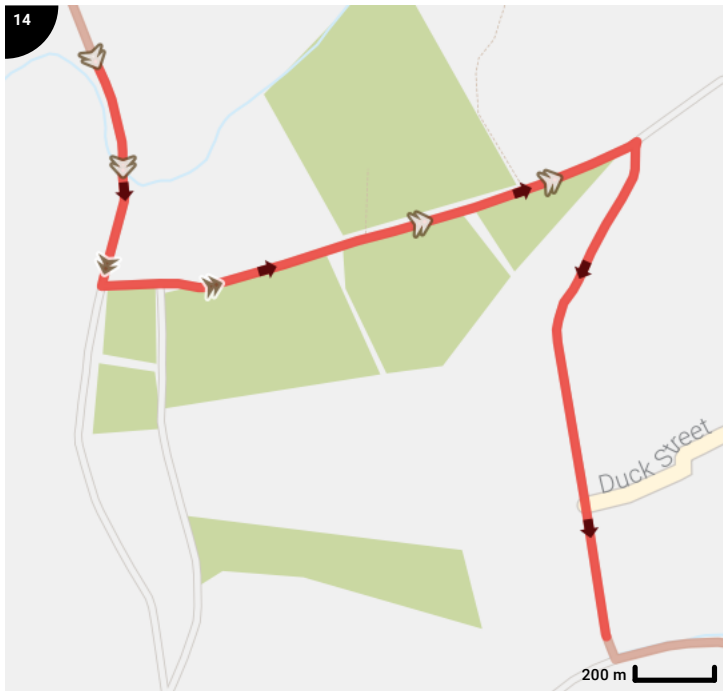

Drumsna-Sheemore Loop

Length: 24.68 km
 Ascent: 156 m
 difficulty level: 4/10

Legend

- Segment de l'itinéraire
- Place of interest
- Grade of ascent
- Grade of descent

Total	Type	Map number	Information	Timetable 15 km/h	Next
0.0 km		1	Crowe Hill, L7661	+ 0 min	0.08 km
0.08 km		1	Make a slight left on Crowe Hill, L7661	+ 0 min	0.01 km
0.09 km		1		+ 0 min	0.17 km
0.27 km		1		+ 1 min	0.13 km
0.4 km		1	Continue straight on R299	+ 1 min	0.46 km
0.64 km		1	Drumsna		
0.86 km		1		+ 3 min	0.05 km
0.91 km		1	Make a slight right on R299	+ 3 min	0.49 km
1.4 km		2	Make a slight right on L3431	+ 5 min	1.25 km
2.65 km		2		+ 10 min	0.01 km
2.66 km		2	Make a sharp right on Dristernan Road, L3431	+ 10 min	0.95 km
3.61 km		3	Continue straight on Dristernan/Lislea Road, L3431	+ 14 min	0.58 km
4.19 km		4	Make a slight left on Lisduff Road, L7442	+ 16 min	0.27 km
4.46 km		4	Make a slight right on Effrinagh Road	+ 17 min	0.01 km
4.47 km		4	Make a slight left on Effrinagh Road	+ 17 min	2.17 km
6.63 km		5	Make a U-turn on Effrinagh Road	+ 26 min	0.02 km
6.66 km		6		+ 26 min	1.78 km
8.44 km		7		+ 33 min	0.0 km
8.44 km		8		+ 33 min	0.0 km
8.45 km		8		+ 33 min	1.14 km
9.59 km		9		+ 38 min	0.38 km
9.96 km		9		+ 39 min	0.32 km
10.28 km		9		+ 41 min	1.29 km
11.56 km		10		+ 46 min	2.57 km
14.14 km		11		+ 56 min	0.93 km
15.06 km		12		+ 1 h 0 min	0.19 km
15.26 km		12		+ 1 h 1 min	1.56 km
16.82 km		13		+ 1 h 7 min	0.98 km
17.8 km		14		+ 1 h 11 min	0.95 km
18.74 km		15	Make a left on L7442	+ 1 h 14 min	1.49 km

20.23 km		16	Make a right on Lisduff Road, L7442	+ 1 h 20 min	0.27 km
20.5 km		16	Make a slight right on Lislea Road, L3431	+ 1 h 22 min	1.53 km
22.03 km		17	Make a slight right on L3431	+ 1 h 28 min	1.24 km
23.27 km		18	Make a slight left on R299	+ 1 h 33 min	0.47 km
23.74 km		18	Make a left on R299	+ 1 h 34 min	0.5 km
24.24 km		19		+ 1 h 36 min	0.13 km
24.38 km		19		+ 1 h 37 min	0.17 km
24.55 km		19	Make a left on Crowe Hill, L7661	+ 1 h 38 min	0.09 km
24.64 km		19		+ 1 h 38 min	