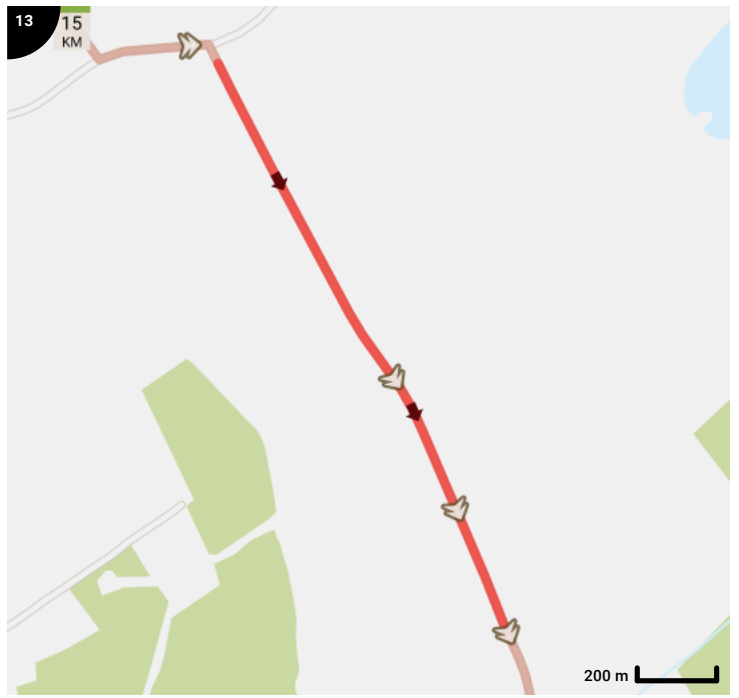

Drumsna-Sheemore Loop

Length: 24.68 km
 Ascent: 156 m
 difficulty level: 4/10

Legend

- Segment de l'itinéraire
- Place of interest
- Grade of ascent
- Grade of descent

Total	Type	Map number	Information	Timetable 15 km/h	Next
0.0 km		1	Crowe Hill, L7661	+ 0 min	0.08 km
0.08 km		1	Make a slight left on Crowe Hill, L7661	+ 0 min	0.01 km
0.09 km		1		+ 0 min	0.17 km
0.27 km		1		+ 1 min	0.13 km
0.4 km		1	Continue straight on R299	+ 1 min	0.46 km
0.64 km		1	Drumsna		
0.86 km		1		+ 3 min	0.05 km
0.91 km		1	Make a slight right on R299	+ 3 min	0.49 km
1.4 km		2	Make a slight right on L3431	+ 5 min	1.25 km
2.65 km		2		+ 10 min	0.01 km
2.66 km		2	Make a sharp right on Dristernan Road, L3431	+ 10 min	0.95 km
3.61 km		3	Continue straight on Dristernan/Lislea Road, L3431	+ 14 min	0.58 km
4.19 km		4	Make a slight left on Lisduff Road, L7442	+ 16 min	0.27 km
4.46 km		4	Make a slight right on Effrinagh Road	+ 17 min	0.01 km
4.47 km		4	Make a slight left on Effrinagh Road	+ 17 min	2.17 km
6.63 km		5	Make a U-turn on Effrinagh Road	+ 26 min	0.02 km
6.66 km		6		+ 26 min	1.78 km
8.44 km		7		+ 33 min	0.0 km
8.44 km		8		+ 33 min	0.0 km
8.45 km		8		+ 33 min	1.14 km
9.59 km		9		+ 38 min	0.38 km
9.96 km		9		+ 39 min	0.32 km
10.28 km		9		+ 41 min	1.29 km
11.56 km		10		+ 46 min	2.57 km
14.14 km		11		+ 56 min	0.93 km
15.06 km		12		+ 1 h 0 min	0.19 km
15.26 km		12		+ 1 h 1 min	1.56 km
16.82 km		13		+ 1 h 7 min	0.98 km
17.8 km		14		+ 1 h 11 min	0.95 km
18.74 km		15	Make a left on L7442	+ 1 h 14 min	1.49 km

20.23 km		16	Make a right on Lisduff Road, L7442	+ 1 h 20 min	0.27 km
20.5 km		16	Make a slight right on Lislea Road, L3431	+ 1 h 22 min	1.53 km
22.03 km		17	Make a slight right on L3431	+ 1 h 28 min	1.24 km
23.27 km		18	Make a slight left on R299	+ 1 h 33 min	0.47 km
23.74 km		18	Make a left on R299	+ 1 h 34 min	0.5 km
24.24 km		19		+ 1 h 36 min	0.13 km
24.38 km		19		+ 1 h 37 min	0.17 km
24.55 km		19	Make a left on Crowe Hill, L7661	+ 1 h 38 min	0.09 km
24.64 km		19		+ 1 h 38 min	