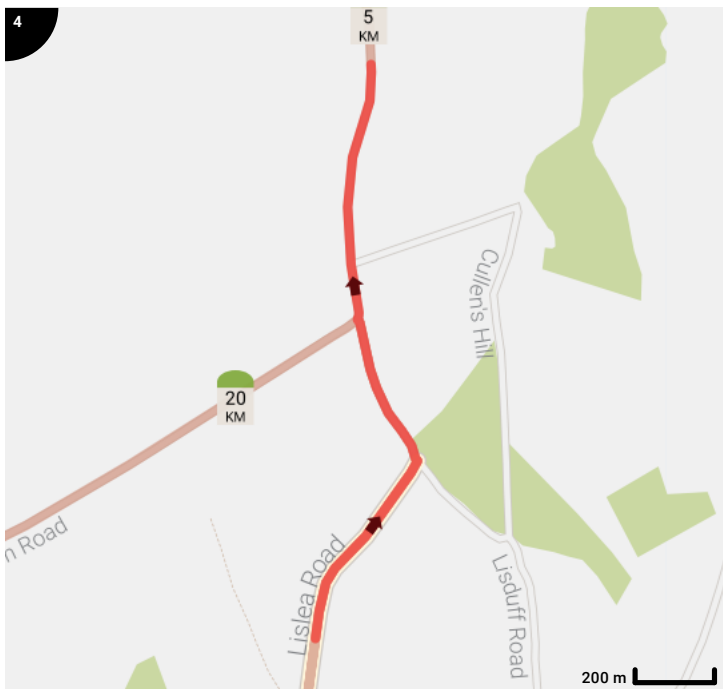

Drumsna-Sheemore Loop

Length: 24.68 km
 Ascent: 156 m
 difficulty level: 4/10

Legend

- Segment de l'itinéraire
- Place of interest
- Grade of ascent
- Grade of descent

Total	Type	Map number	Information	Timetable 15 km/h	Next
0.0 km		1	Crowe Hill, L7661	+ 0 min	0.08 km
0.08 km		1	Make a slight left on Crowe Hill, L7661	+ 0 min	0.01 km
0.09 km		1		+ 0 min	0.17 km
0.27 km		1		+ 1 min	0.13 km
0.4 km		1	Continue straight on R299	+ 1 min	0.46 km
0.64 km		1	Drumsna		
0.86 km		1		+ 3 min	0.05 km
0.91 km		1	Make a slight right on R299	+ 3 min	0.49 km
1.4 km		2	Make a slight right on L3431	+ 5 min	1.25 km
2.65 km		2		+ 10 min	0.01 km
2.66 km		2	Make a sharp right on Dristernan Road, L3431	+ 10 min	0.95 km
3.61 km		3	Continue straight on Dristernan/Lislea Road, L3431	+ 14 min	0.58 km
4.19 km		4	Make a slight left on Lisduff Road, L7442	+ 16 min	0.27 km
4.46 km		4	Make a slight right on Effrinagh Road	+ 17 min	0.01 km
4.47 km		4	Make a slight left on Effrinagh Road	+ 17 min	2.17 km
6.63 km		5	Make a U-turn on Effrinagh Road	+ 26 min	0.02 km
6.66 km		6		+ 26 min	1.78 km
8.44 km		7		+ 33 min	0.0 km
8.44 km		8		+ 33 min	0.0 km
8.45 km		8		+ 33 min	1.14 km
9.59 km		9		+ 38 min	0.38 km
9.96 km		9		+ 39 min	0.32 km
10.28 km		9		+ 41 min	1.29 km
11.56 km		10		+ 46 min	2.57 km
14.14 km		11		+ 56 min	0.93 km
15.06 km		12		+ 1 h 0 min	0.19 km
15.26 km		12		+ 1 h 1 min	1.56 km
16.82 km		13		+ 1 h 7 min	0.98 km
17.8 km		14		+ 1 h 11 min	0.95 km
18.74 km		15	Make a left on L7442	+ 1 h 14 min	1.49 km

20.23 km		16	Make a right on Lisduff Road, L7442	+ 1 h 20 min	0.27 km
20.5 km		16	Make a slight right on Lislea Road, L3431	+ 1 h 22 min	1.53 km
22.03 km		17	Make a slight right on L3431	+ 1 h 28 min	1.24 km
23.27 km		18	Make a slight left on R299	+ 1 h 33 min	0.47 km
23.74 km		18	Make a left on R299	+ 1 h 34 min	0.5 km
24.24 km		19		+ 1 h 36 min	0.13 km
24.38 km		19		+ 1 h 37 min	0.17 km
24.55 km		19	Make a left on Crowe Hill, L7661	+ 1 h 38 min	0.09 km
24.64 km		19		+ 1 h 38 min	