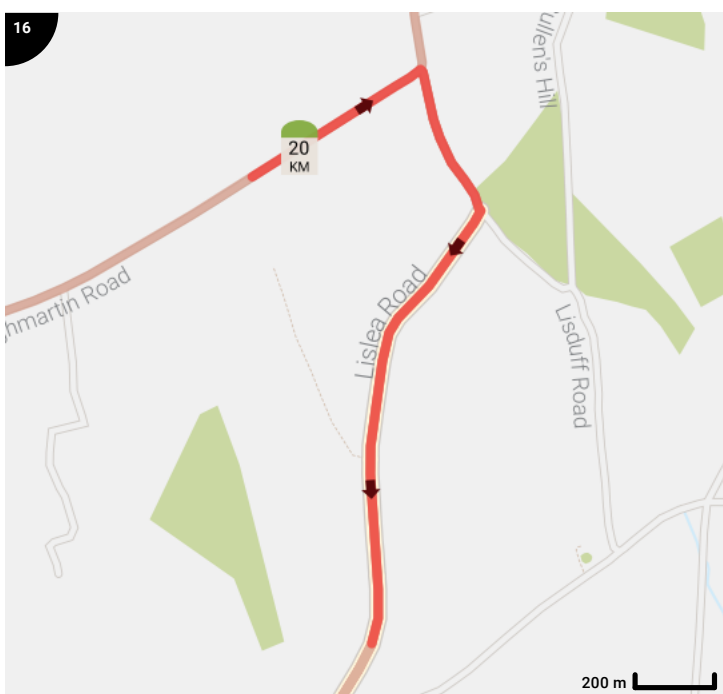

Drumsna-Sheemore Loop

Length: 24.68 km
 Ascent: 156 m
 difficulty level: 4/10

Legend

- Segment de l'itinéraire
- Place of interest
- Grade of ascent
- Grade of descent

Total	Type	Map number	Information	Timetable 15 km/h	Next
0.0 km		1	Crowe Hill, L7661	+ 0 min	0.08 km
0.08 km		1	Make a slight left on Crowe Hill, L7661	+ 0 min	0.01 km
0.09 km		1		+ 0 min	0.17 km
0.27 km		1		+ 1 min	0.13 km
0.4 km		1	Continue straight on R299	+ 1 min	0.46 km
0.64 km		1	Drumsna		
0.86 km		1		+ 3 min	0.05 km
0.91 km		1	Make a slight right on R299	+ 3 min	0.49 km
1.4 km		2	Make a slight right on L3431	+ 5 min	1.25 km
2.65 km		2		+ 10 min	0.01 km
2.66 km		2	Make a sharp right on Dristernan Road, L3431	+ 10 min	0.95 km
3.61 km		3	Continue straight on Dristernan/Lislea Road, L3431	+ 14 min	0.58 km
4.19 km		4	Make a slight left on Lisduff Road, L7442	+ 16 min	0.27 km
4.46 km		4	Make a slight right on Effrinagh Road	+ 17 min	0.01 km
4.47 km		4	Make a slight left on Effrinagh Road	+ 17 min	2.17 km
6.63 km		5	Make a U-turn on Effrinagh Road	+ 26 min	0.02 km
6.66 km		6		+ 26 min	1.78 km
8.44 km		7		+ 33 min	0.0 km
8.44 km		8		+ 33 min	0.0 km
8.45 km		8		+ 33 min	1.14 km
9.59 km		9		+ 38 min	0.38 km
9.96 km		9		+ 39 min	0.32 km
10.28 km		9		+ 41 min	1.29 km
11.56 km		10		+ 46 min	2.57 km
14.14 km		11		+ 56 min	0.93 km
15.06 km		12		+ 1 h 0 min	0.19 km
15.26 km		12		+ 1 h 1 min	1.56 km
16.82 km		13		+ 1 h 7 min	0.98 km
17.8 km		14		+ 1 h 11 min	0.95 km
18.74 km		15	Make a left on L7442	+ 1 h 14 min	1.49 km

20.23 km		16	Make a right on Lisduff Road, L7442	+ 1 h 20 min	0.27 km
20.5 km		16	Make a slight right on Lislea Road, L3431	+ 1 h 22 min	1.53 km
22.03 km		17	Make a slight right on L3431	+ 1 h 28 min	1.24 km
23.27 km		18	Make a slight left on R299	+ 1 h 33 min	0.47 km
23.74 km		18	Make a left on R299	+ 1 h 34 min	0.5 km
24.24 km		19		+ 1 h 36 min	0.13 km
24.38 km		19		+ 1 h 37 min	0.17 km
24.55 km		19	Make a left on Crowe Hill, L7661	+ 1 h 38 min	0.09 km
24.64 km		19		+ 1 h 38 min	